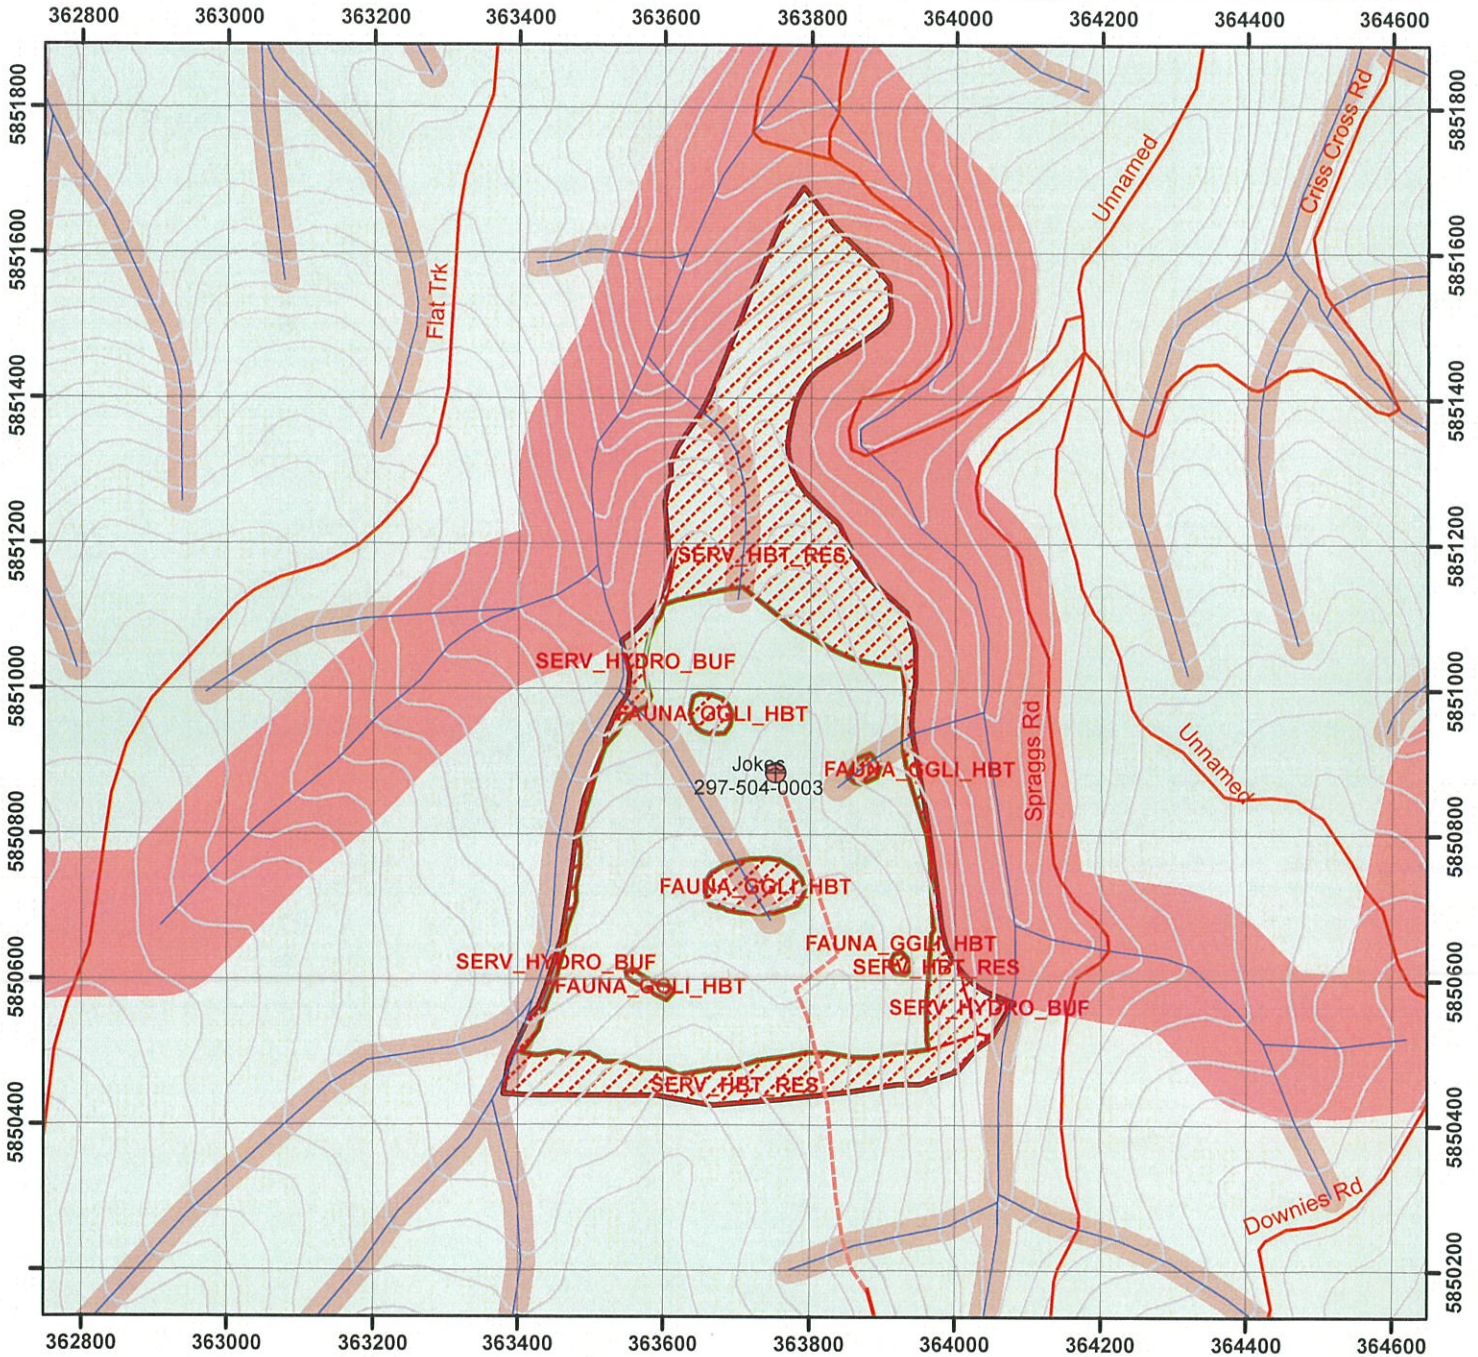

Operations Map

FMA:	CT	District:	Toolangi	Gross area ha:	43.24
Coupe Address:	297-504-0003	Easting/Northing:	363715 5850766	Est nett area ha:	25.8
Coupe Name:	Jokes	Lat/Long:	37d 28m 48s S 145d 27m 31s E	Silvic Intent:	ADS

Forest Management Zones <ul style="list-style-type: none"> General Management Zone Special Management Zone Special Protection Zone Code of Forest Practice Other Public Land Conservation Parks and Reserves Other Parks and Reserves OPR - Limited Timber Harvesting Plantations Commonwealth Land 	Coupe Boundaries <ul style="list-style-type: none"> Approved TRP Coupe Approved TRP Driveway Harvest Unit/Roadwork Unit Marked Nett Area (if different to Harv/RW Unit) 	Actual Features <ul style="list-style-type: none"> Stream Crossing Actual Landing Location Actual Exclusion Area (includes retained habitat) Hazards Layer Hazardous Tree 	Additional Features <ul style="list-style-type: none"> Water Point Helipad Emergency Evacuation Point Other 	Map Scale 1:10,000
VicForests Allocation 2019 <ul style="list-style-type: none"> Ash Mixed Species Unallocated 	Traffic Management <ul style="list-style-type: none"> Signage Stop/Go Control Point Barrier/Gate Other 	TRACKS <ul style="list-style-type: none"> Actual Coupe Access Snig Tracks Existing Side-Cut Boundary Trail Other Other 	Planned Features <ul style="list-style-type: none"> Proposed Landing Site Proposed Exclusion Area 	Map Projection: MGA55
MARKING <ul style="list-style-type: none"> Buffer Filter General 				Map Date: 17/06/2020 Map Template: Produced By: